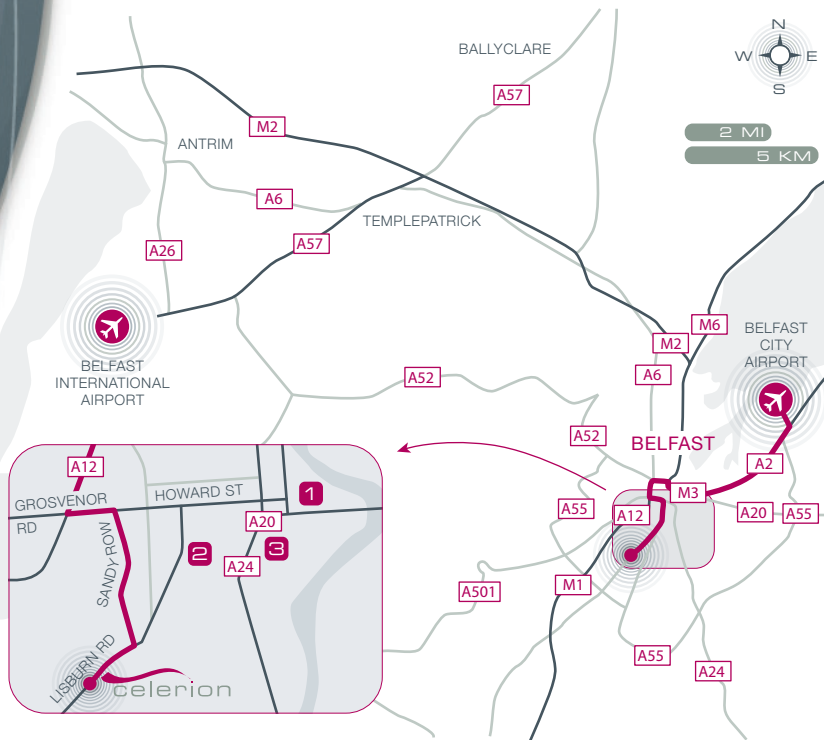

Site Map

**Belfast, Northern Ireland**

22-24 Lisburn Road | Belfast BT9 6AD | +44 (0) 2890 554040

Belfast, Northern Ireland facility

**Directions from Belfast City Airport to Celerion**

Total Distance: 5 miles  
Length of trip: 15 minutes

- Depart Belfast City Airport and travel south on A2 (Sydenham bypass)
- Continue towards “City” or “South.” Take exit 1A and follow the road through one set of traffic lights
- The next set of traffic lights and the first roundabout is Grosvenor Road (second exit)
- Make a left turn toward the “City Centre”
- At the first set of traffic lights, turn right onto Sandy Row and follow it through to the end
- Turn right onto Lisburn Road
- Arrive at Celerion, 22-24 Lisburn Road, Belfast BT9 6AD (on the left)

**Taxi Cab Information**

- Call Fonacab: +44 (0) 2890 333333
- Cabs are also available from the airport

**Hotels:**

**1**

**Hilton**  
4 Lanyon Place  
Belfast, Northern Ireland  
BT1 3LP  
+44 (0) 2890 277000