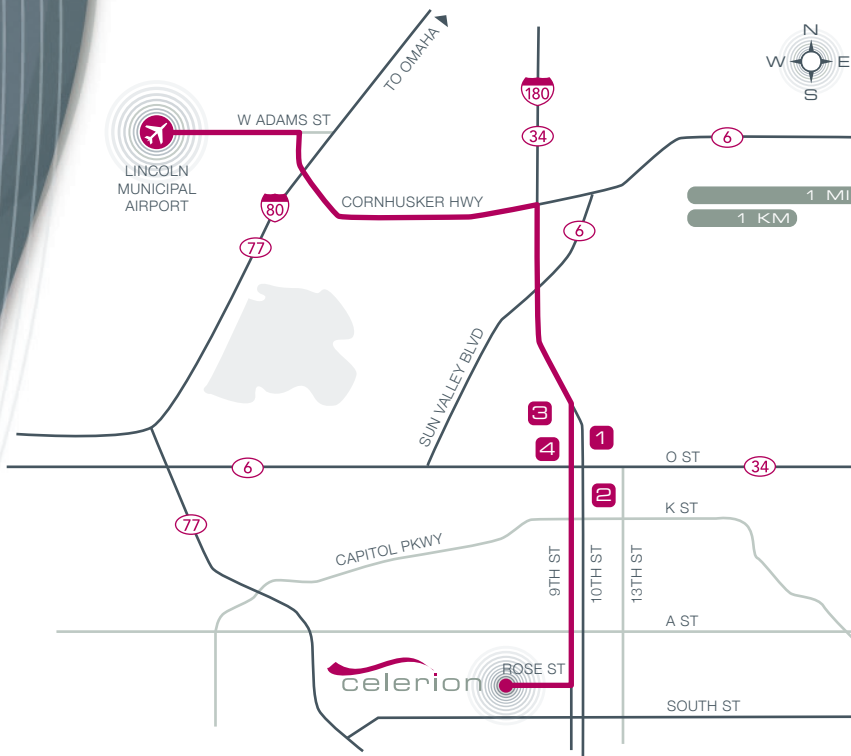

## Site Map Lincoln, Nebraska

621 Rose Street | Lincoln, NE 68502 | +1.402.476.2811

Lincoln, Nebraska facility

### Directions from Lincoln Municipal Airport to Celerion

Total Distance: 8.5 miles  
Length of trip: 15 minutes

- Depart Lincoln Municipal Airport on local roads (south)
- Veer left (east) onto W Adams Street
- Bear right (southeast) onto W Cornhusker Highway
- Take Cornhusker Highway to I-180
- I-180 turns into 9th Street. Stay on 9th Street to Rose Street
- Turn right (west) onto Rose Street
- Arrive at Celerion, 621 Rose Street, Lincoln, NE 68502

### Directions from Eppley Airfield (Omaha)

- Take Abbott Drive southwest from Eppley Airfield for approximately 3 miles
- Bear left (south) onto US 75 South
- Merge onto I-480 West
- Take exit 452C to merge onto I-80 West towards Lincoln
- Continue traveling on I-80 West for approximately 50 miles
- Take exit 401A to I-180 South
- I-180 turns into 9th Street. Stay on 9th Street to Rose Street
- Turn right (west) onto Rose Street
- Arrive at Celerion, 621 Rose Street, Lincoln, NE 68502

### Hotels:

<p><b>1</b></p> <p><b>Embassy Suites</b> 1040 "P" Street Lincoln, NE 68508 1.402.474.1111</p>	<p><b>2</b></p> <p><b>The Cornhusker Marriott</b> 333 South 13th Street Lincoln, NE 68508 1.402.474.7474 hotel 1.402.479.8233 key club</p>	<p><b>3</b></p> <p><b>Courtyard Marriott Lincoln Downtown</b> 808 R Street Lincoln, NE 68508 1.402.904.4800</p>	<p><b>4</b></p> <p><b>Holiday Inn Lincoln (Downtown)</b> 141 N 9th Street Lincoln, NE 68508 1.402.475.4366</p>
---	--	---	--