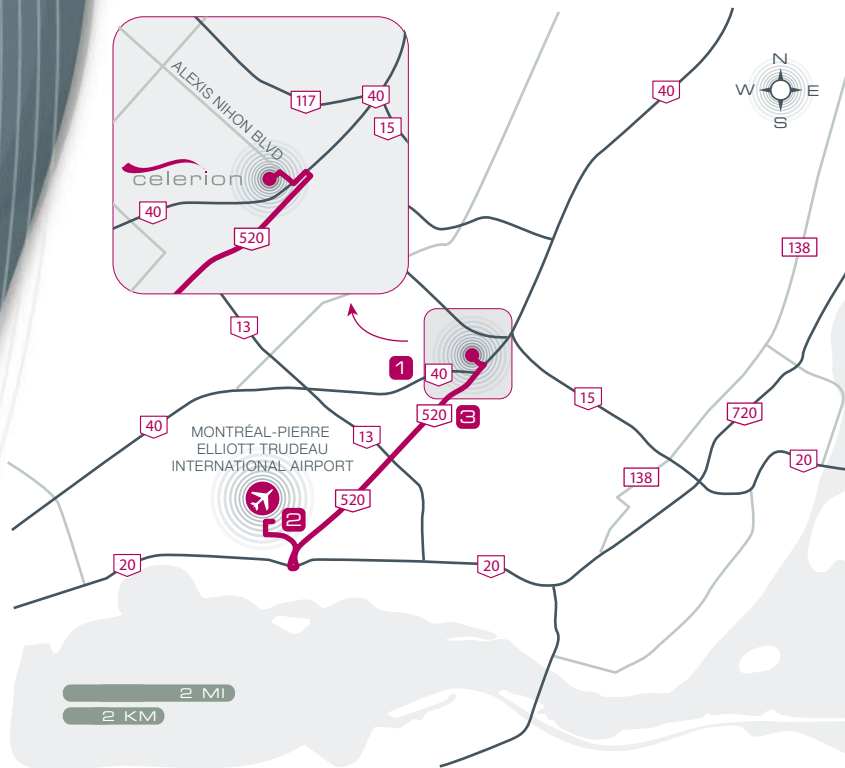

Site Map Montreal, Canada

100 Alexis Nihon Blvd, Ste 360 | St-Laurent, QC H4M 2N8 | +1.514.744.9090

Hotels:

<p>1</p> <p>Montreal Courtyard Montreal Airport</p> <p>7000 Place Robert-Joncas Montreal, Quebec H4M 2Z5 +1.514.426.5060</p>	<p>2</p> <p>Montréal Dorval Airport Hilton</p> <p>12505 Côte de Liesse Road Dorval, Québec H9P 1B7 +1.514.631.2411</p>	<p>3</p> <p>Holiday Inn Montreal Airport</p> <p>500 Cote-de-Liesse Road Montreal, Quebec H4T1E3 +1.514.739.3391</p>
--	--	---

Montréal, Quebec facility

Directions from Montréal-Pierre Elliott Trudeau International Airport to Celerion

Total Distance: 9.1 kilometers
Length of trip: 10 minutes

- South on Boulevard Romeo Vachon N
- Slight left after 230 m, keep left at the fork, follow signs for Autoroute 520 E
- Merge onto Autoroute Côte-de-Liesse/ Autoroute 520 E
- Continue onto Chemin de la Côte-de-Liesse and take the exit toward Voie de Service N (service road)
- Keep right at the fork, follow signs for Autoroute 40 W/Trans-Canada Highway/Hull/Ottawa (going underneath the highway)
- Turn left at Voie de Service N (service road)
- Turn right at Boulevard Alexis Nihon
- Celerion, 100 Alexis Nihon Boulevard, St-Laurent, QC H4M 2N8 will be on your left