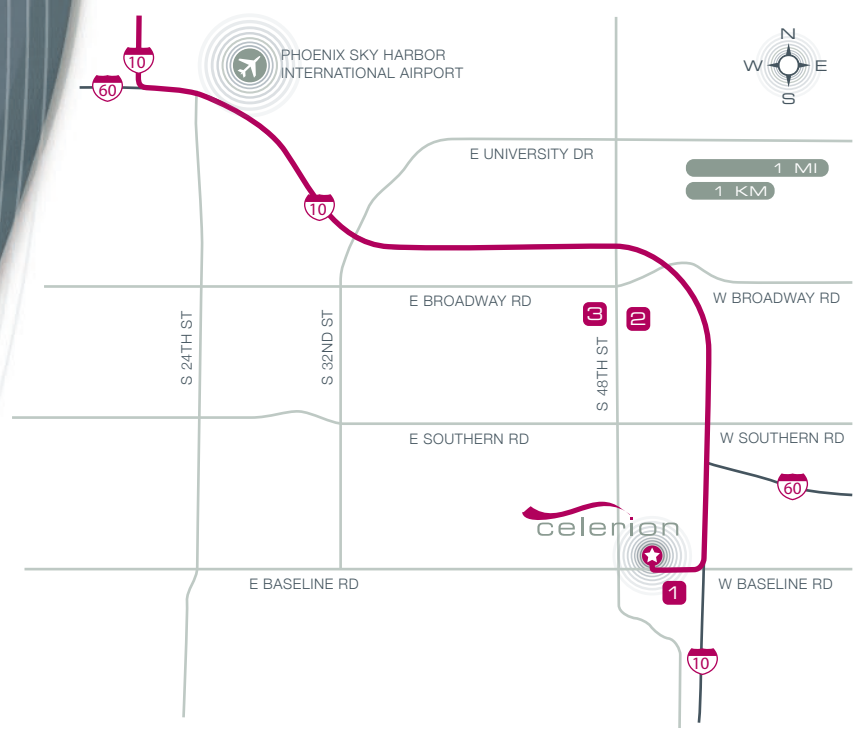

Site Map  
**Phoenix, Arizona**

2420 W Baseline Road | Tempe, AZ 85283 | +1.602.437.0097

Phoenix, Arizona facility

**Directions from Phoenix Sky Harbor International Airport to Celerion**

**Total Distance: 7.93 miles**  
**Length of trip: 10 minutes**

- Start out going north on E Sky Harbor Circle toward E Buckeye Road
- Turn right on E Buckeye Road
- Merge onto I-10 E toward I-17 N
- Take the Baseline Road/Guadalupe Exit – Exit 155
- Turn right onto W Baseline Road
- Turn right onto Calle Los Cerros
- Arrive at Celerion, 2420 W Baseline Road, Tempe, AZ 85283

**Alternatively, while avoiding highways:**

Start out going east on E Sky Harbor Circle South toward S 24th Street. Turn right onto S 24th Street. Turn left onto E Baseline Road. Turn left onto Calle Los Cerros.

**Hotels:**

<p><b>1</b></p> <p><b>The Arizona Grand Resort</b> 8000 S Arizona Grand Parkway Phoenix, AZ 85044 1.866.267.1321</p>	<p><b>2</b></p> <p><b>The Buttes Marriott Resort</b> 2000 Westcourt Tempe, AZ 85282 1.602.225.9000</p>	<p><b>3</b></p> <p><b>Homewood Suites by Hilton-Phoenix Airport South</b> 4750 E. Cotton Center Blvd. Phoenix, AZ 85040 1.602.470.2100</p>
--	--	--