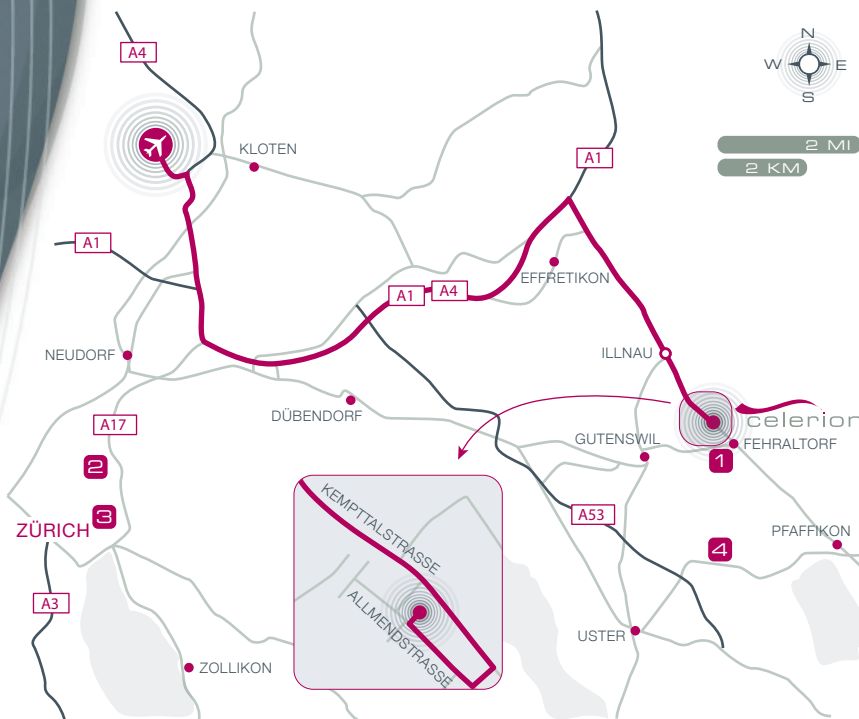

Site Map
Zürich, Switzerland

Allmendstrasse 32 | 8320 Fehraltorf | +41 43 355 7676

2 MI
2 KM

Zürich, Switzerland facility

Directions from Zürich Airport to Celerion

Total Distance: 23 kilometers
Length of trip: 21 minutes

- From Zürich airport, take A51 toward Zürich
- Exit onto A1 in the direction of Winterthur/St. Gallen
- Take exit 67 onto Kempptalstrasse, then follow Kempptalstrasse past the village of Illnau
- As you approach Fehraltorf, turn right and again right onto Allmendstrasse
- Celerion is on the right

Zürich to Celerion

Total Distance: 25.2 kilometers
Length of trip: 27 minutes

- Take A1 and follow the motorway signs in the direction of Winterthur/St. Gallen
- Take exit 67 onto Kempptalstrasse, then follow Kempptalstrasse past the village of Illnau
- As you approach Fehraltorf, turn right and again right onto Allmendstrasse
- Celerion is on the right